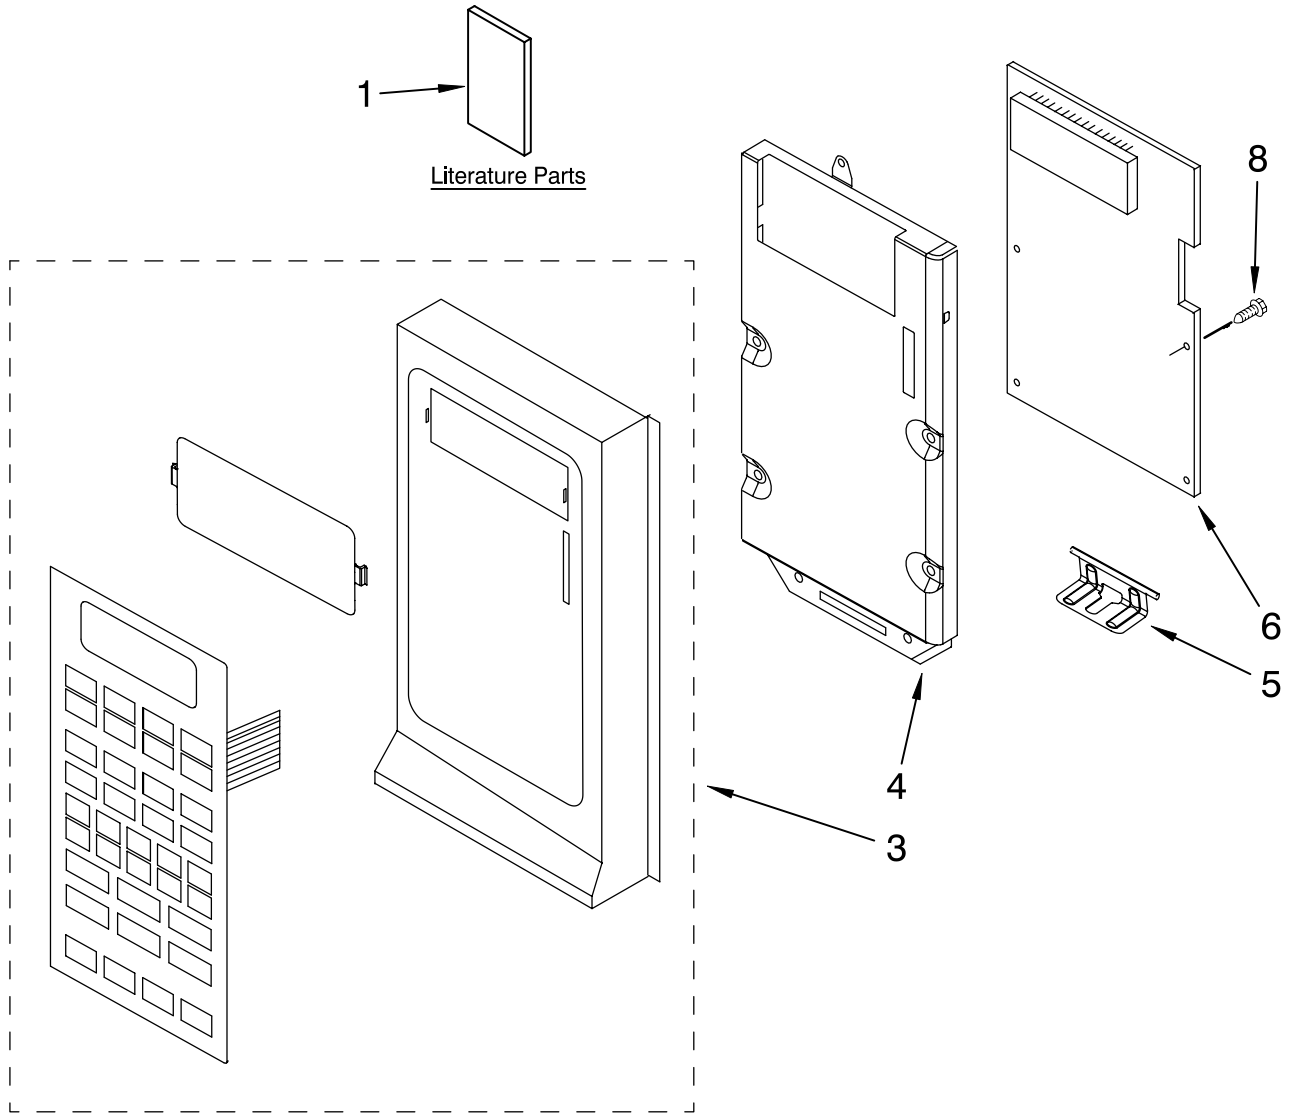

CONTROL PANEL PARTS

For Model: GH4155XPS3
(Stainless)

MICROWAVE
HOOD
COMBINATION

Illus. No.	Part No.	DESCRIPTION
------------	----------	-------------

1	8205964	Literature Parts Use & Care Guide
	8183878	Installation Instructions
	8205611	Tech Sheet
	8204929	Guide, Cooking (Label)
3	8205323	Panel, Control
4	8183821	Bracket, Control
5	4393744	Plate, Hinge
6	8183726	Microcomputer
8	4393346	Screw